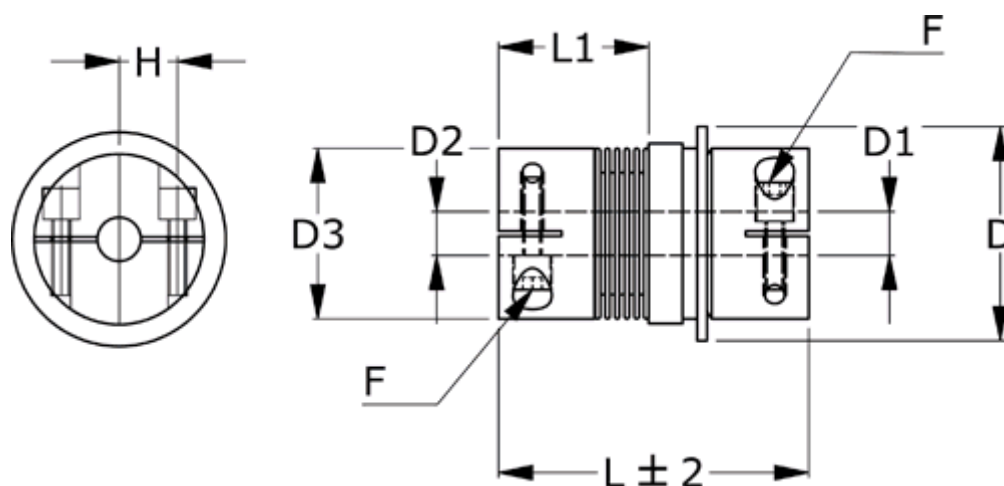

Article number: 335011501252828D2

Description: Safety coupling BKK 150 multiposition
Length 125 mm, bore 28/28 mm, TKn max 150 NM

Measures

D = 94
D1 = 28
D2 = 28
D3 = 82.0
F = M10
H = 28.0
L = 125
L1 = 68.5

Nom. torque NM (TKn) = 150NM overload torque range 2
Position engagement = C = Synchronous
s = 2.0